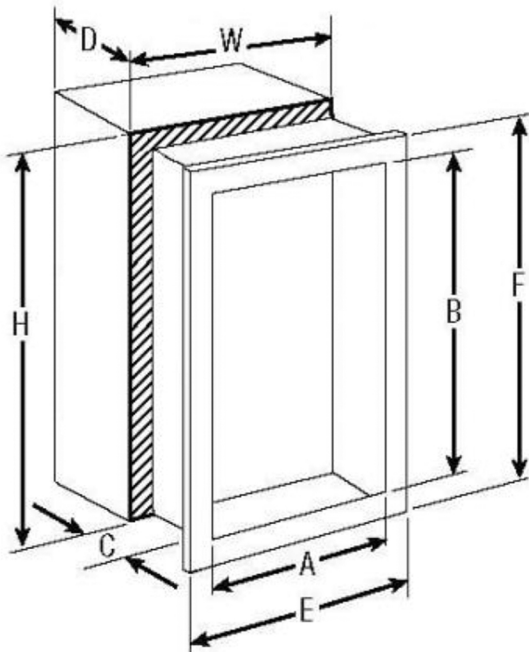

FX2 -SEMI-RECESSED ALUMINUM SQUARE EDGE SUBMITTAL : DIMENSIONS

DOOR SERIES #	Tub I.D.			Frame O.D.		Wall Opening		
	A	B	C	E	F	W	H	D
6026	24	30	6	27 3/8	33 3/8	25	31	4 7/8
6126	24	30	8	27 3/8	33 3/8	25	31	6 7/8
6226	24	34 3/4	6	27 3/8	38 1/8	25	35 3/4	4 7/8
6426	24	34 3/4	8	27 3/8	38 1/8	25	35 3/4	6 7/8
6626	24	38 3/4	8	27 3/8	42 1/8	25	39 3/4	6 7/8
6326	30	30	8	33 3/8	33 3/8	31	31	6 7/8
6526	32 3/4	34 3/4	8	36 1/8	38 1/8	33 3/4	35 3/4	6 7/8
7226	32 3/4	38 3/4	8	36 1/8	42 1/8	33 3/4	39 3/4	6 7/8

Top View

Square Trim

Knockouts are not provided on Fire-Rated Cabinets